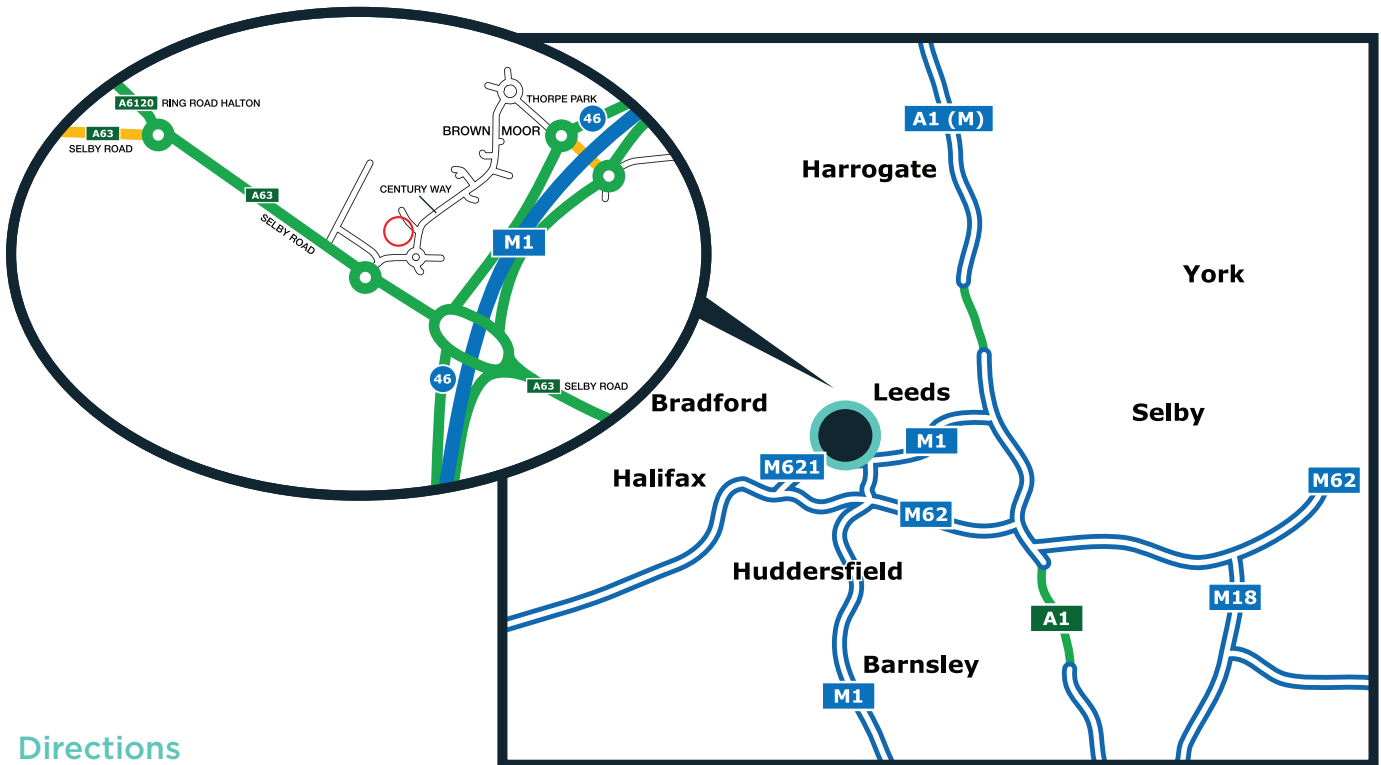

### Directions

#### From the M62 Eastbound

Exit the M62 at junction 29 and join the M1 towards London/Wakefield. At junction 45, take the A63 exit to A6120 for Leeds (East)/Selby. Take the 1st exit at the roundabout onto Selby road/A63 heading to Leeds A6120. At the next roundabout take the 3rd exit onto Century road. The office is the 1st building on the left hand side.

#### From the M62 Westbound

Exit M62 at junction 32a and join A1(M) towards Wetherby. At junction 42, take the A63 exit to Leeds/Selby. At the roundabout, take the 2nd exit onto A63 heading to Leeds/Fairburn followed by the 2nd exit at the next roundabout staying on the A63 and the 1st exit at the next roundabout onto Selby Road. Go through the next 3 roundabouts. At the roundabout take the 3rd exit onto Century way. The office is the 1st building on the left hand side.

#### From the M1

Leave the M1 at junction 46 and turn left onto the A6120 Leeds Ring Road. Go straight through the 1st roundabout and take the 3rd exit at the 2nd roundabout. Turn left at the next roundabout onto Century Way. The office is the 1st building on the left hand side.