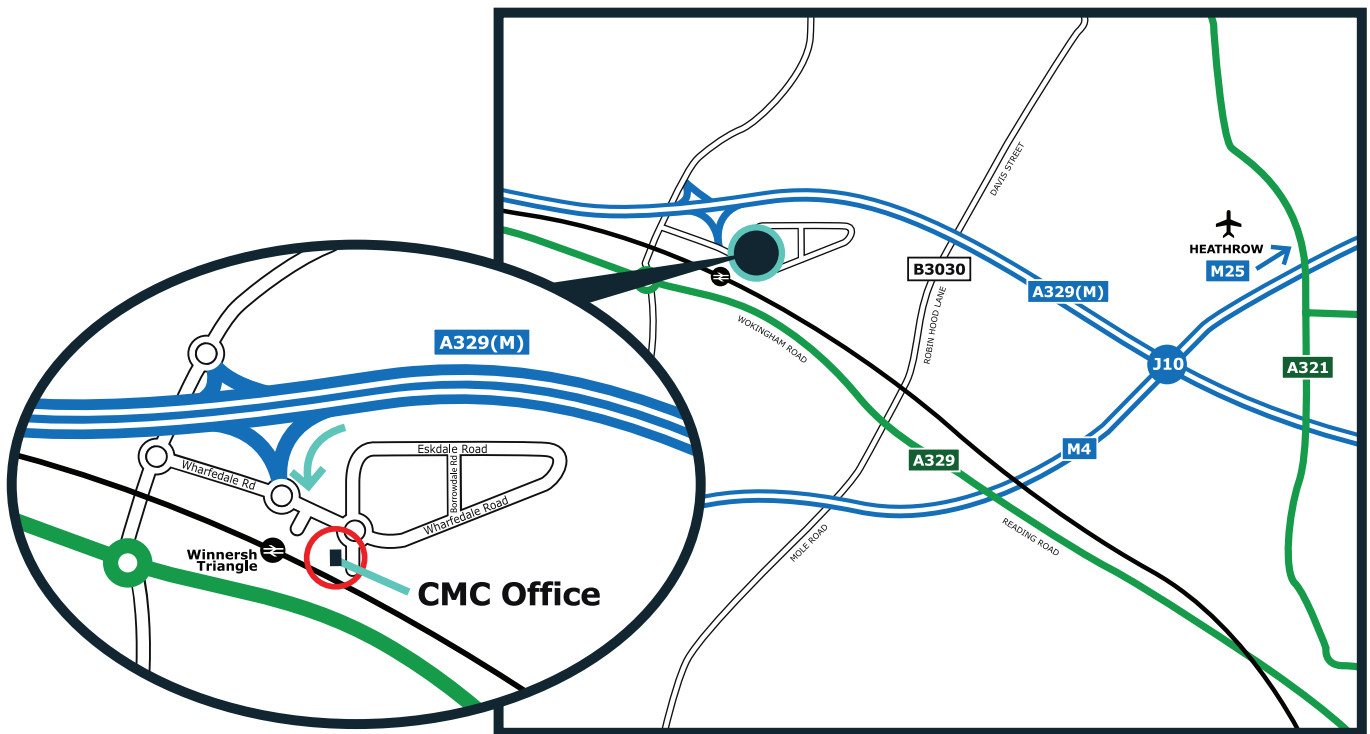

## CMC Thames Valley

### Directions

We are located in Winnersh Triangle, just 2 miles from Junction 10 of the M4

- Leave the M4 at junction 10, exit onto A329(M) toward Reading (E).
- Continue along the A329 (M) for 2 miles.
- Take the exit toward A329/Woodley/Earley/Winnersh.
- At the roundabout take the first exit to Wharfedale Road.
- At the roundabout take the 3rd exit.
- Our office is located in the area to the right as you enter the business park.