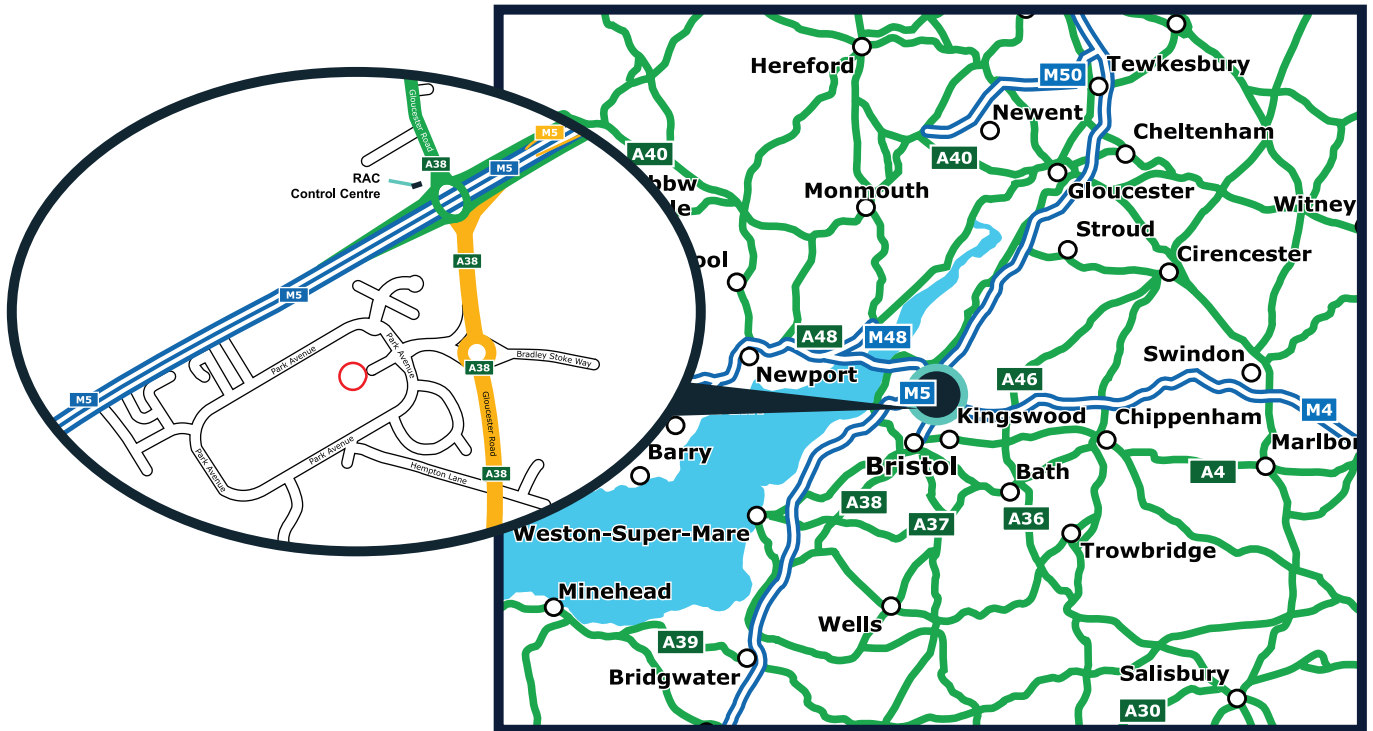

CMC Bristol

Directions

- From the M5, take Junction 16.
- Take the centre lane on the slip road, signposted “Aztec West” (a business park).
- At the first roundabout, turn left and follow signs to Aztec West.
- At the second roundabout, take the third exit into Aztec West.
- At the mini roundabout, go straight across. The Aztec Centre building is directly in front of you.
- Please ensure that you park in the yellow zone, to the right hand side of the building.
- Our reception area is situated on the first floor of the Aztec Centre.